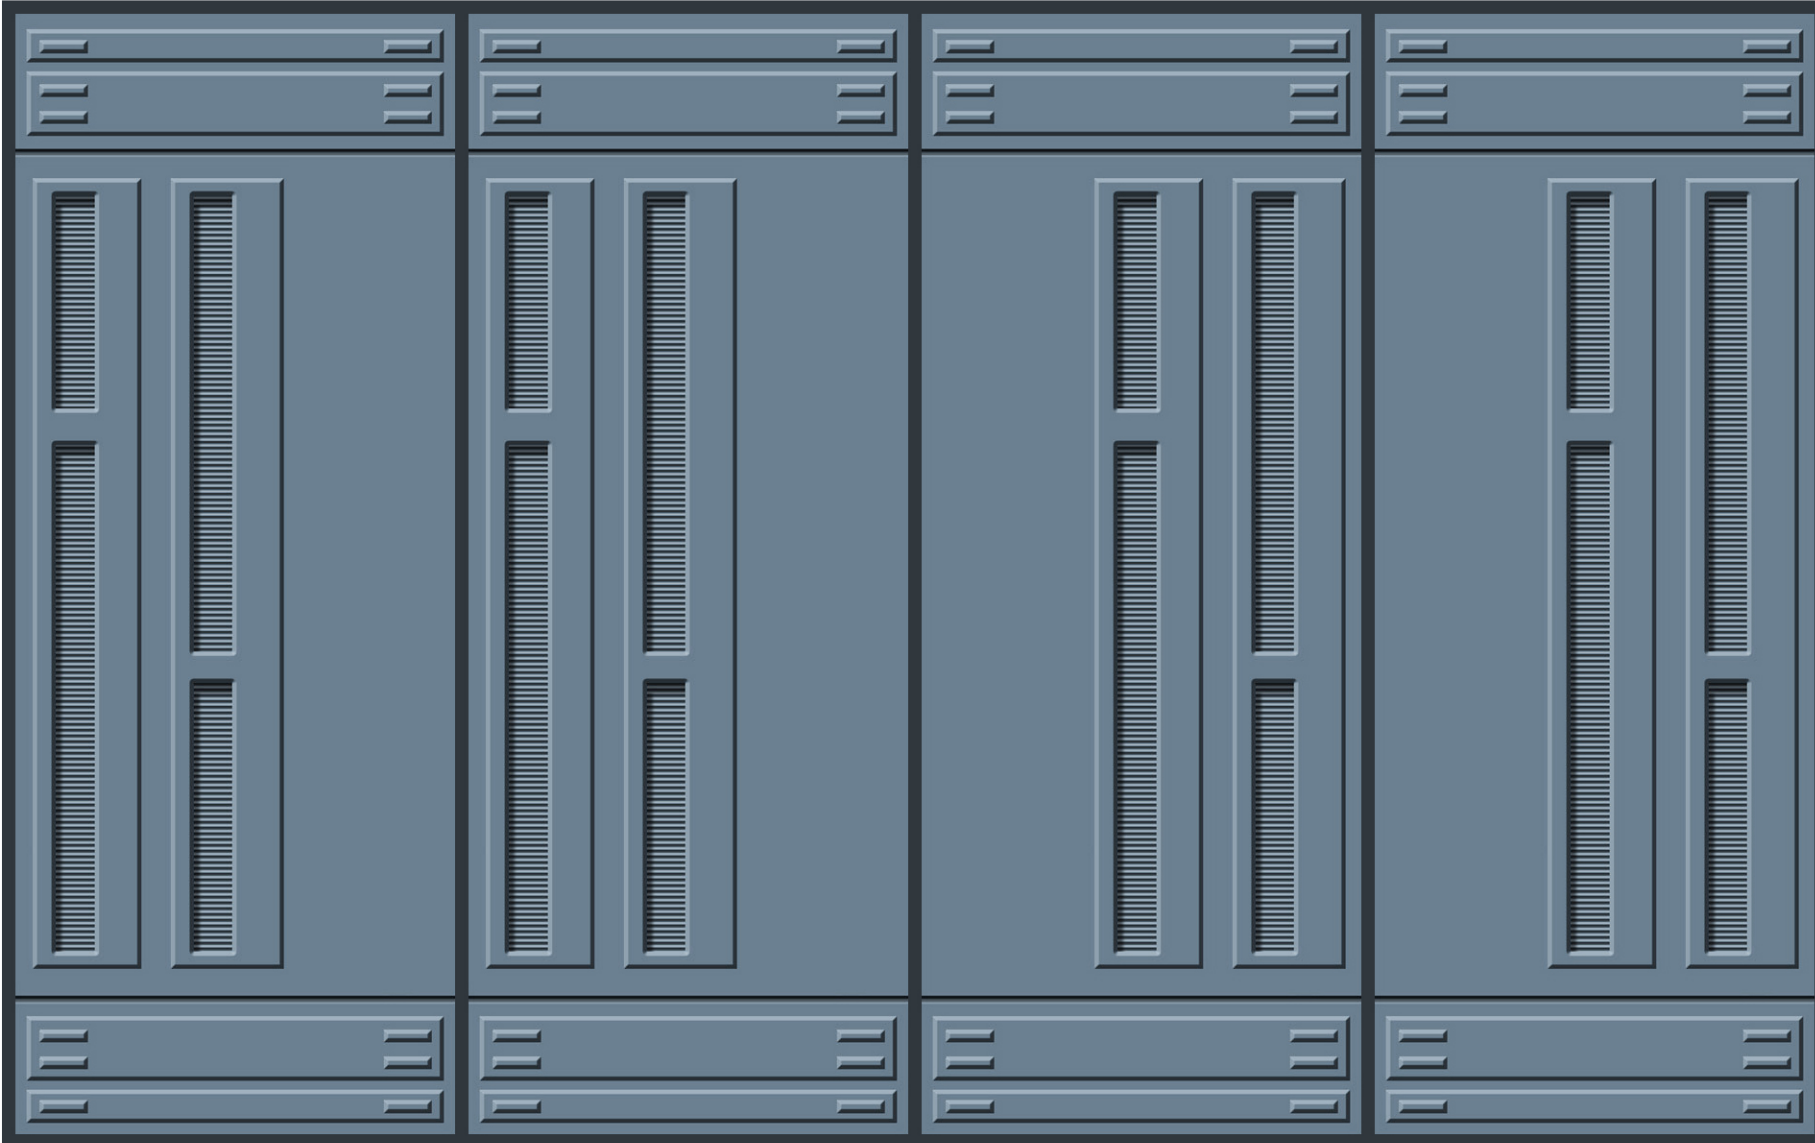

MAKES 4x BASIC "G1-B" STYLE WALL PANELS

← CUTTING GUIDES   ← CUTTING GUIDES   ← CUTTING GUIDES   ← CUTTING GUIDES →

"G1-A" LEFT PANEL #1

"G1-A" LEFT PANEL #2

"G1-A" RIGHT PANEL #1

"G1-A" RIGHT PANEL #2

For home personal use only. NOT FOR RESALE. Design and copyright © 2018 Frank Diorio © Frank Diorio's DioramaWorkshop.Com. All Rights Reserved.

DD DIORIO DIORAMA WORKSHOP.COM DECAL DOWNLOADS