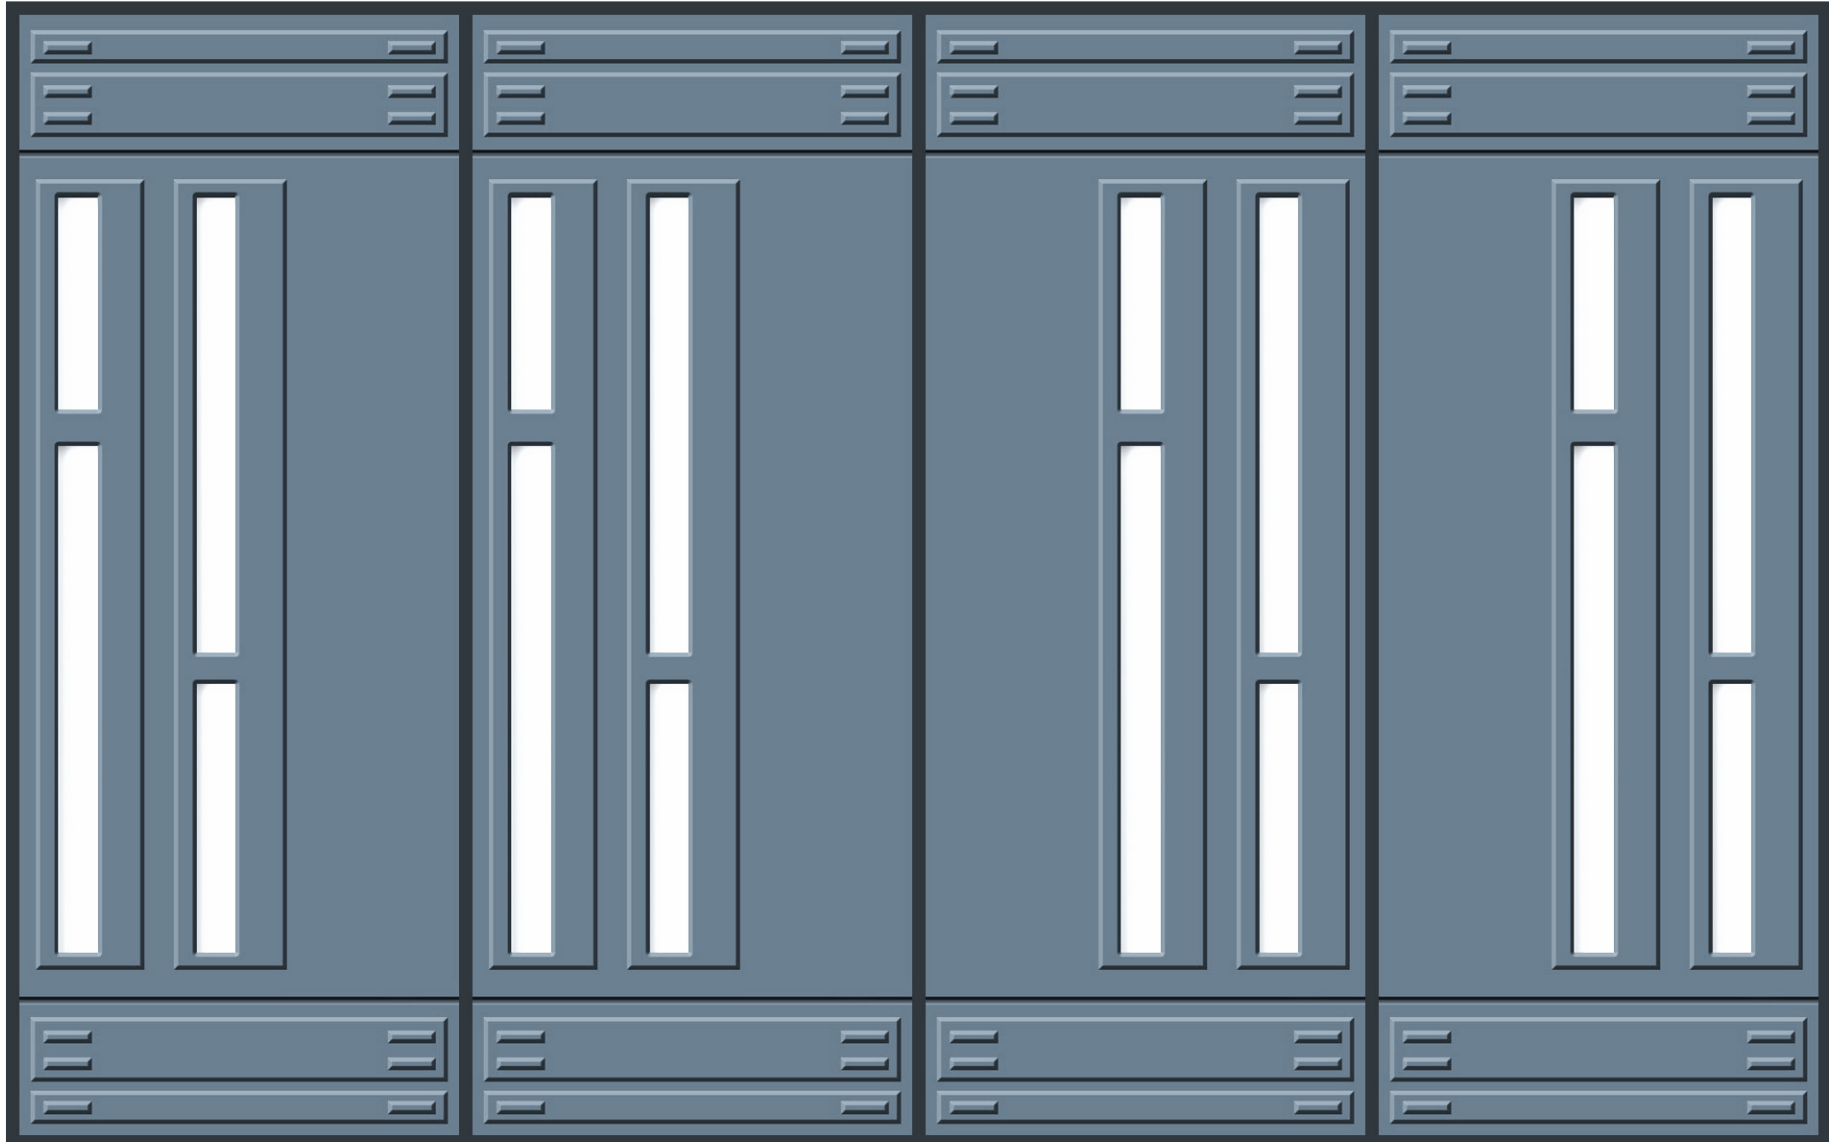

MAKES 4x BASIC WALL PANELS

← CUTTING GUIDES   ← CUTTING GUIDES   ← CUTTING GUIDES   ← CUTTING GUIDES →

“G3 LEFT” WALL PANEL #1

“G3 LEFT” WALL PANEL #2

“G3 RIGHT” WALL PANEL #1

“G3 RIGHT” WALL PANEL #2

For home personal use only. NOT FOR RESALE. Design and copyright © 2018 Frank Diorio © Frank Diorio's DioramaWorkshop.Com. All Rights Reserved.

DD DIORIO DIORAMA WORKSHOP.COM DECAL DOWNLOADS