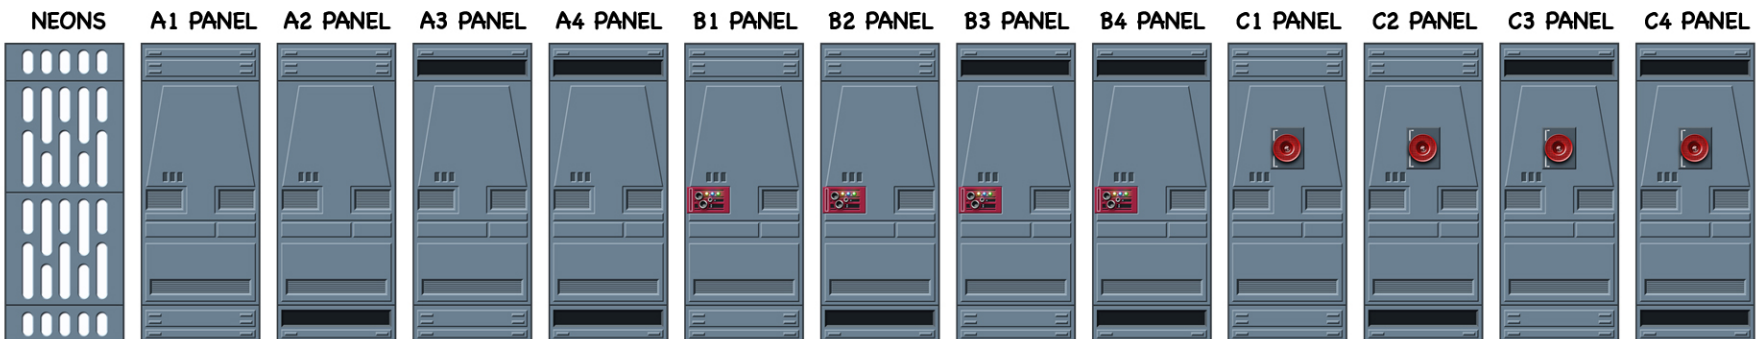

PAGE 02 PAGE 03 PAGE 04 PAGE 04 PAGE 04 PAGE 05 PAGE 06 PAGE 06 PAGE 06 PAGE 07 PAGE 08 PAGE 08 PAGE 08