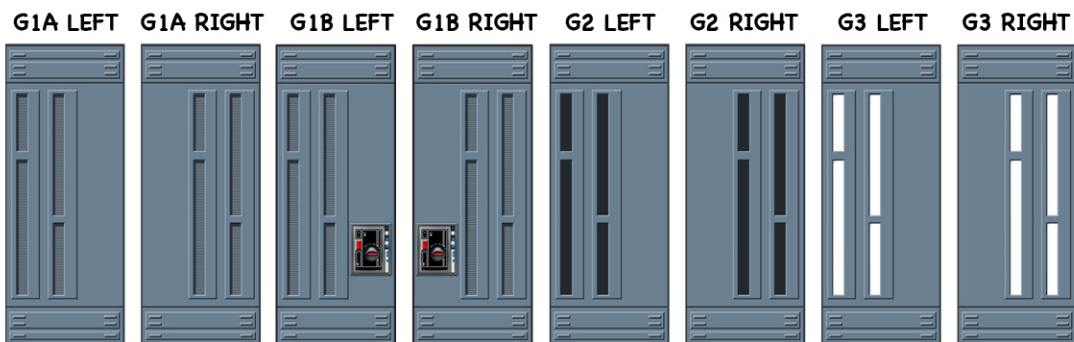

- INDEX • NEON PANELS • PANELS A1 • PANELS A2-3-4 • PANELS B1 • PANELS B2-3-4 •
- PANELS C1 • PANELS C2-3-4 • PANELS D1 • PANELS D2-3-4 • PANELS E1 • PANELS E2-3-4 •
- PANELS G1-A4 • PANELS G1-B • PANELS G2 • PANELS G3 • PANELS TOP + BOTTOM VENTS •

PAGE 15 PAGE 15 PAGE 16 PAGE 16 PAGE 17 PAGE 17 PAGE 18 PAGE 18

OPEN TOP CLOSED TOP

PAGE 19 PAGE 19

PAGE 19 PAGE 19

MAKES 4x BASIC WALL PANELS

← CUTTING GUIDES ← CUTTING GUIDES ← CUTTING GUIDES ← CUTTING GUIDES →